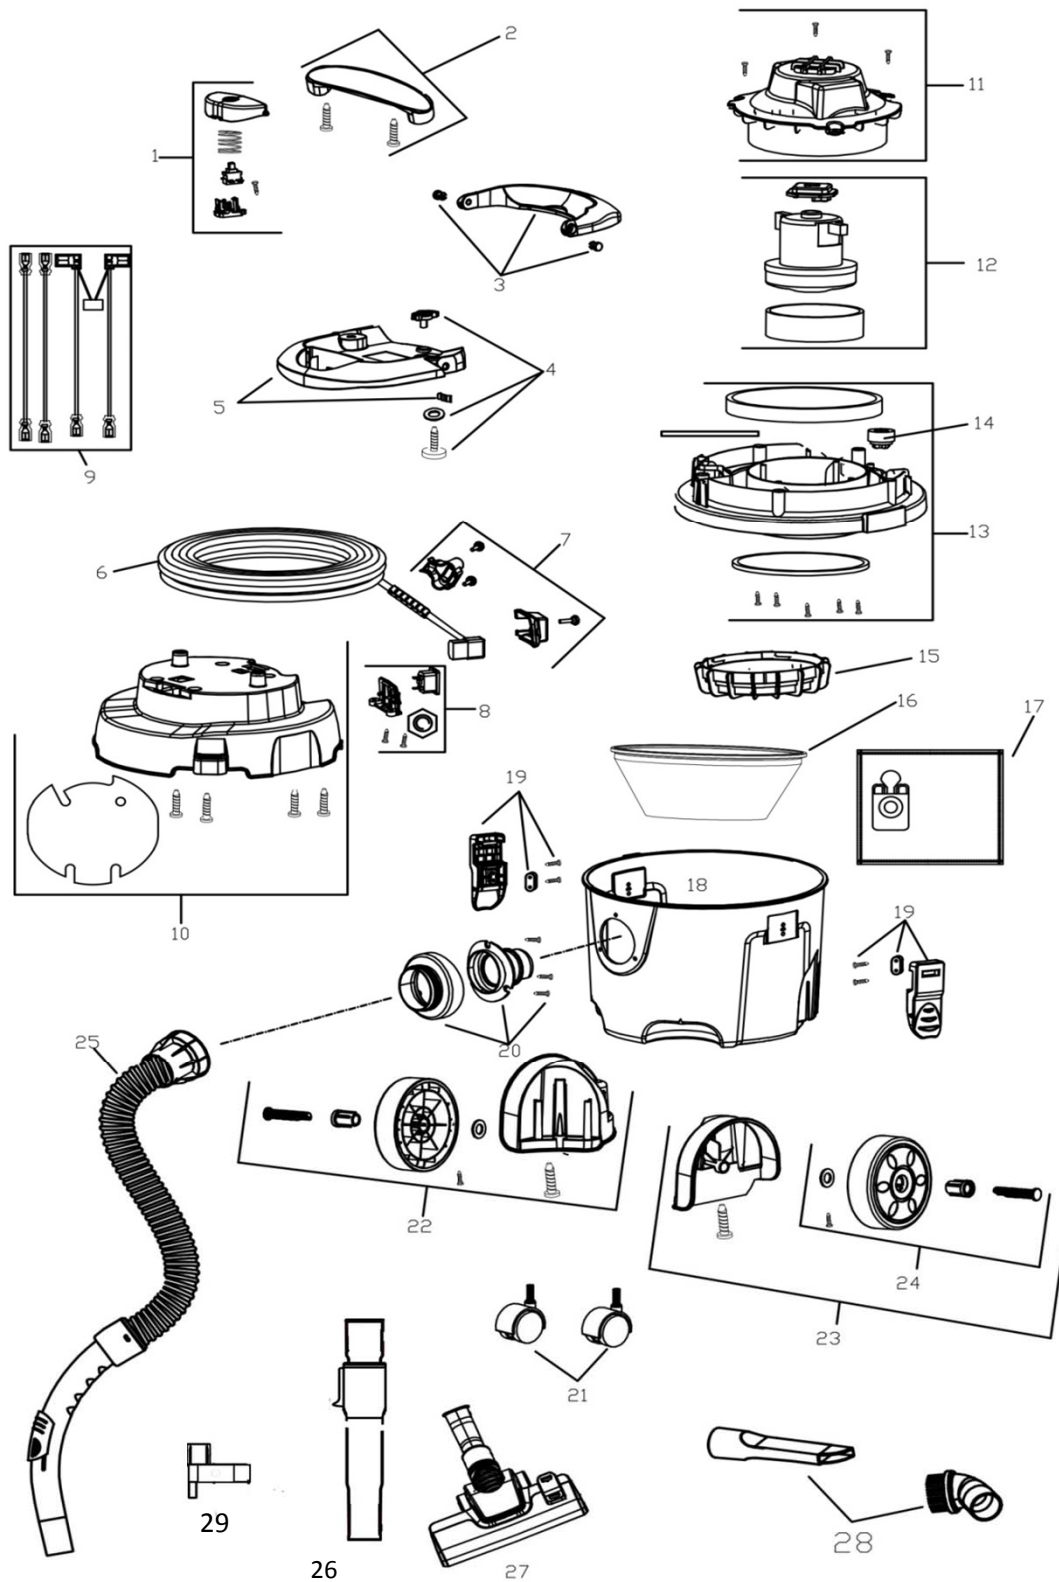

Tacony CFC		VTVe	
Part Reference: 09-1153-0000			
Date:	02-Nov-17		
Machine:	VTVe		
Reference Drawing Number:	09-1152-0000		
Modified By:	N DOWSE	DESCRIPTION OF CHANGE	ECN #
Revision:	4		

Ref. No.	Part No.	Part Description	Qty
1	87-0001-0000	Switch Button Kit	1
2	87-0002-0000	Handle Kit (includes 2-ST3.9x16 Screws	1
3	87-0003-0000	Cord Handle Kit	1
4	87-0004-0000	Lock Lever Kit, Cord Handle	1
5	87-0005-0000	Top Cover Kit	1
6	87-0006-0000	Power Cord UK	1
6	87-0007-0000	Power Cord Euro	1
6	87-0008-0000	Power Cord Australia	1
7	87-0009-0000	Cord Restraint Kit (Includes 2-ST2.9x14 screws, 1-M4x16 screw)	1
8	87-0010-0000	Cord Receptical Kit (Includes 2-ST3.9x14 Screws)	1
9	87-0011-0000	Wire Kit, 230V	1
10	87-0012-0000	Body Kit, Upper, Teal (Includes 4-ST3.9x16 Screws)	1
11	87-0013-0000	Upper Motor Housing Kit (Includes 3-ST3.9x16 Screws)	1
12	87-0014-0000	Motor Kit, 230V	1
13	87-0015-0000	Lower Motor Housing Kit (Includes 5-ST3.9x16 Screws)	1
14	87-0016-0000	Relief Valve Assembly	1
15	87-0017-0000	Motor Air-intake Filter, HEPA 13	1
16	87-0018-0000	Secondary Filter	1
17	05-4739-0000	Fleece Vacuum Bag, Pack of 12 bags	1
18	87-0019-0000	Tub	1
19	87-0020-0000	Latch Kit, set of 2 (Includes 4-ST3.9x16 Screws)	2
20	87-0021-0000	Hose Connection Kit	1
21	87-0022-0000	Caster Kit (set of 2)	2
22	87-0023-0000	Left Wheel Assembly	1
23	87-0024-0000	Right Wheel Assembly	1
24	87-0025-0000	Wheel Kit (set of 2)	2
25	87-0026-0000	Vacuum Hose Assembly	1
26	87-0027-0000	Tube, Telescopic	1
27	HB15C	ECO Floor Tool	1
28	87-0029-0000	Tool Kit, Dusting Brush, Crevice Tool	1
29	87-0028-0000	Wand Hook	1

Tacony CFC		VTVe ASSEMBLY	
Drawing Number: 09-1152-0000			
Date:	11.12.2017		
Machine:	VTVe		
Reference Parts List:	09-1144-0000		
Modified By:	N DOWSE	DESCRIPTION OF CHANGE	ECN #
Revision:	B	COMPONENTS CHANGE	N/A