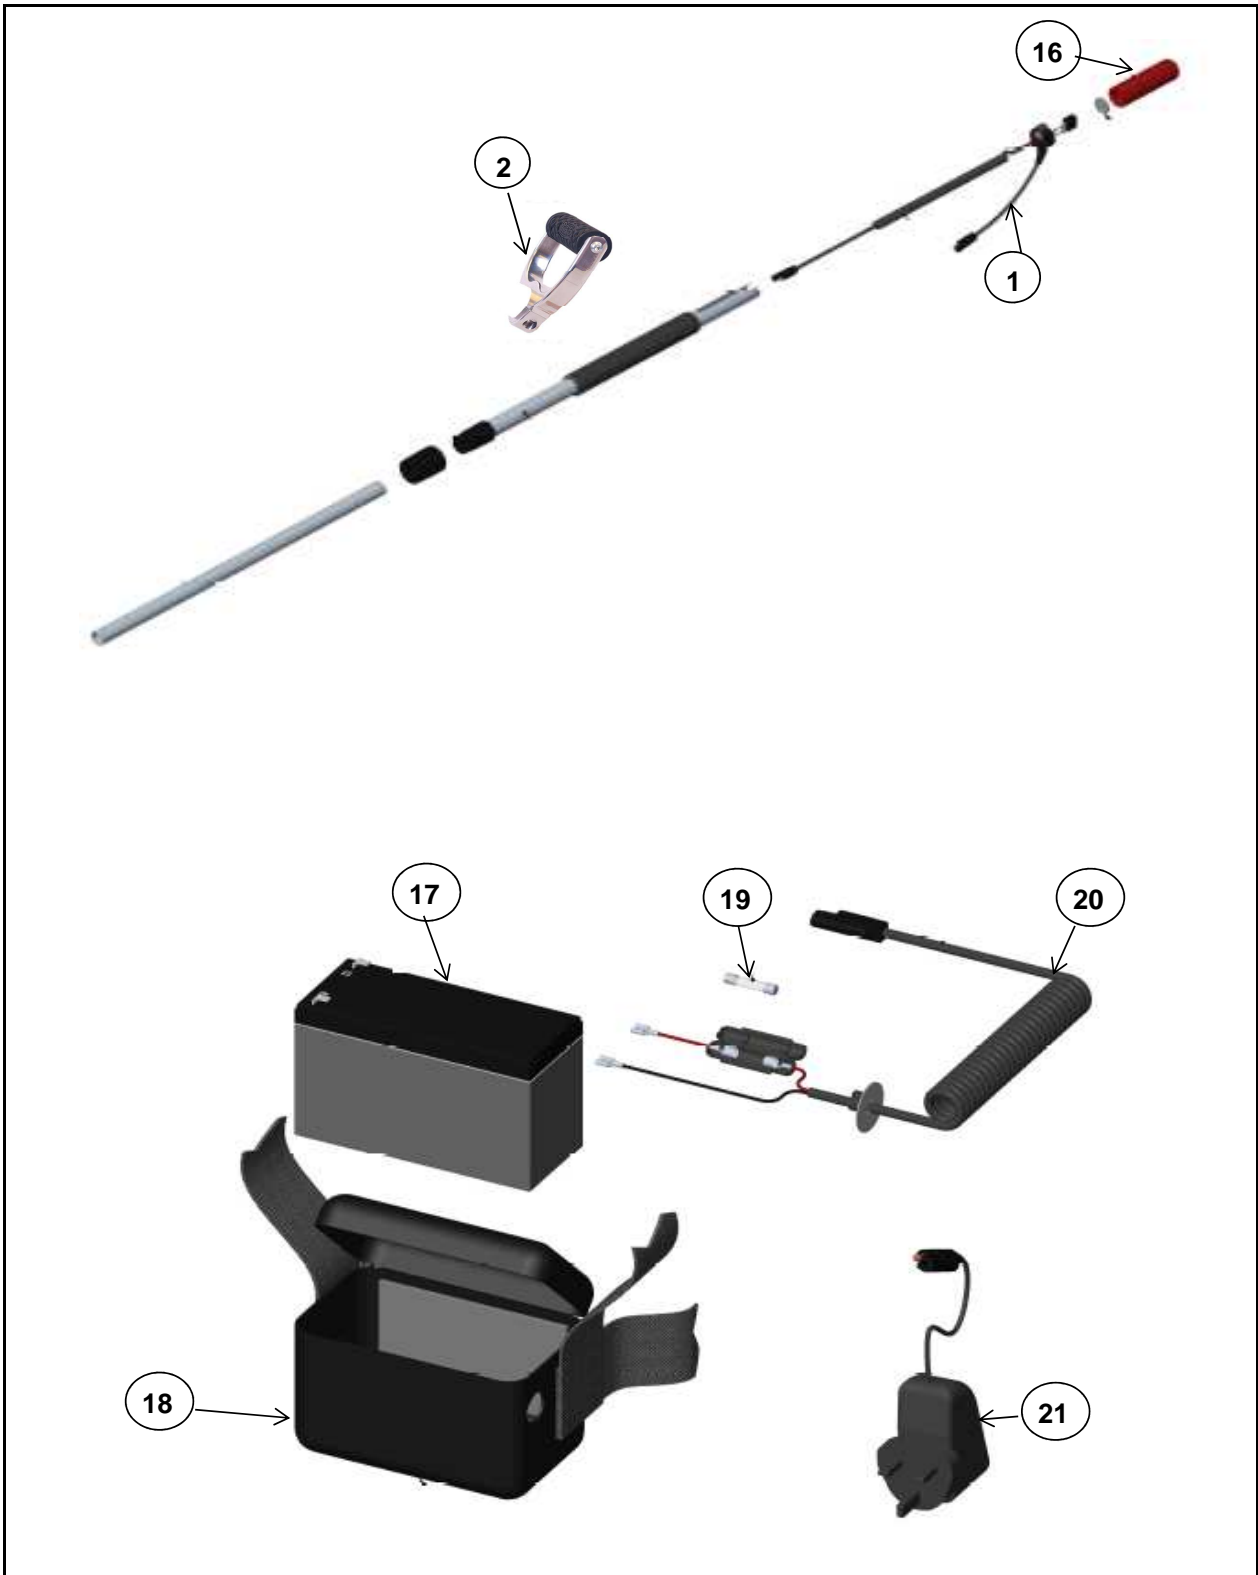

Tacony CFC

ORBIS MOTORSCRUBBER 20

Drawing Number: 09-1141-0000

Date:	11/08/2016		
Machine:	ORBIS MOTORSCRUBBER 20		
Reference Parts List:	OMS20320		
Modified By:	N DOWSE	DESCRIPTION OF CHANGE	ECN #
Revision:	B	COMPONENTS CHANGE	N/A