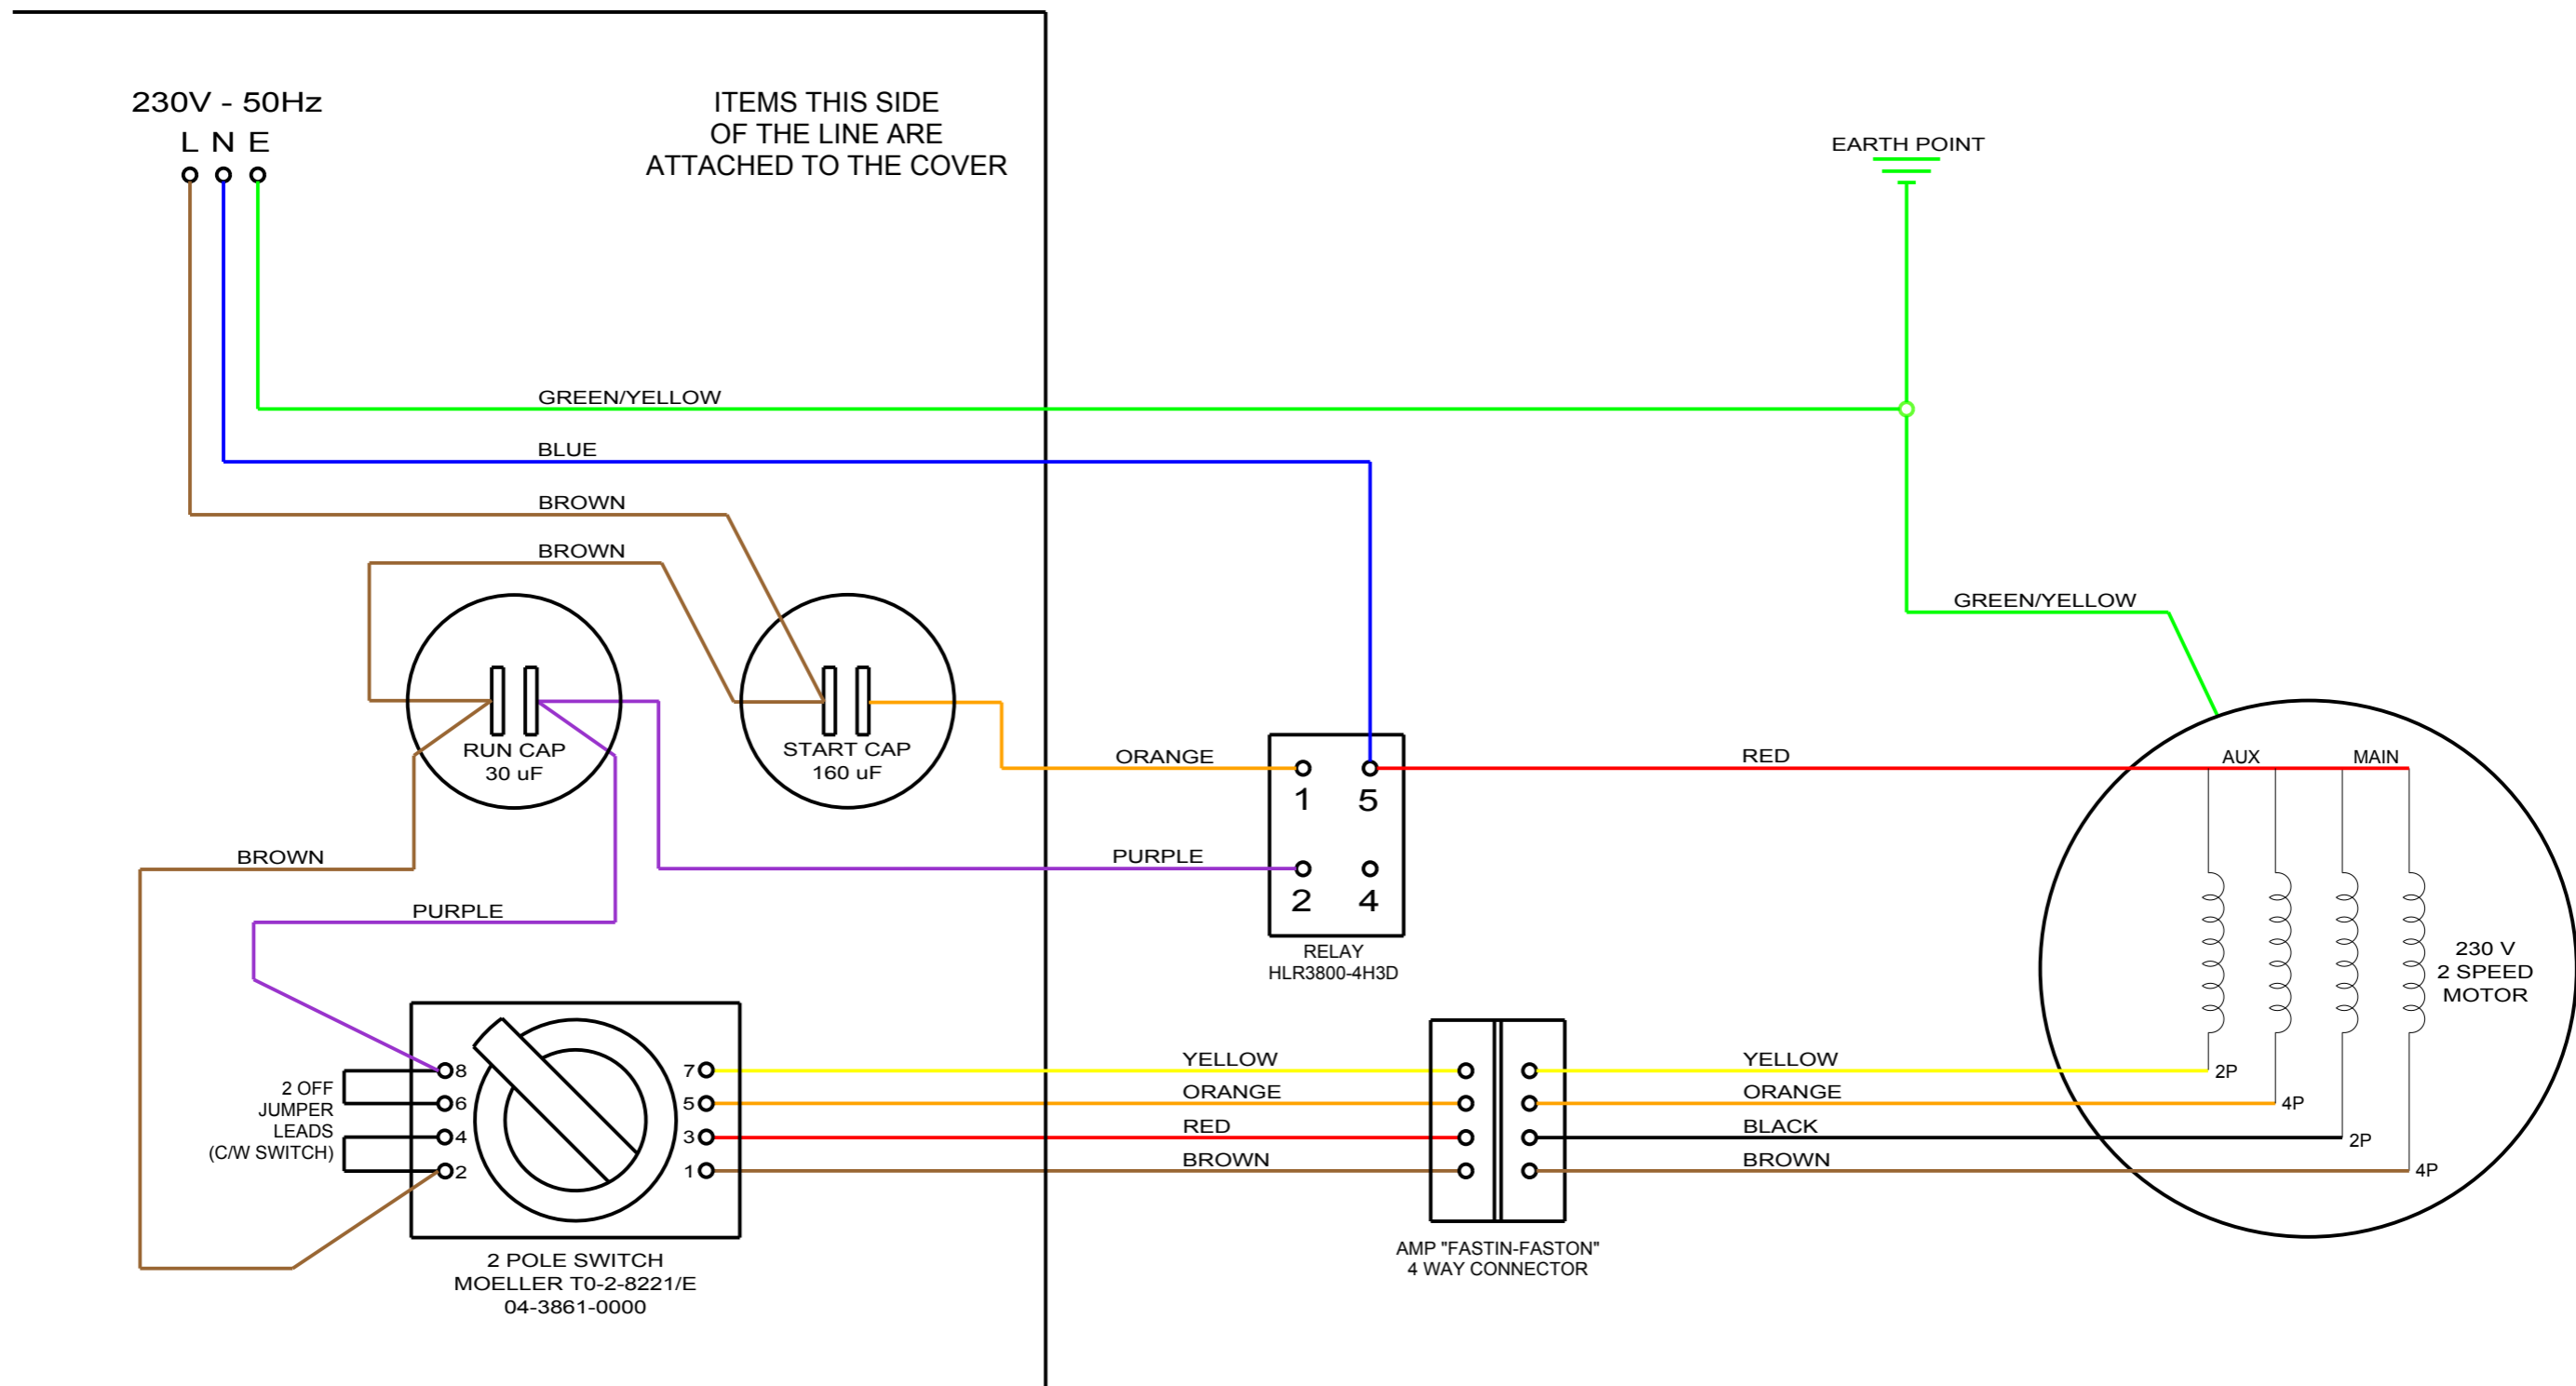

PART NO.
09-1148-0000

©COPYRIGHT DIMENSIONS IN MILLIMETRES DO NOT SCALE DRAWING 3RD ANGLE PROJECTION

A3

1	N/A	NEW DRAWING	NMN	19 OCT 16	
ISSUE	ECN	CHANGES	INT	DATE	

MATERIAL:	GEN TOL X ± 0.5 X.X ± 0.2 X.XX ± 0.1 ANG ± 0.5°
FINISH:	SCALE: X : X DRN CKD NMN

TRUVOX INTERNATIONAL LIMITED TM		PART NO.
ORBIS DUO 230V 50HZ WIRING DIAGRAM (H AND S)		09-1148-0000