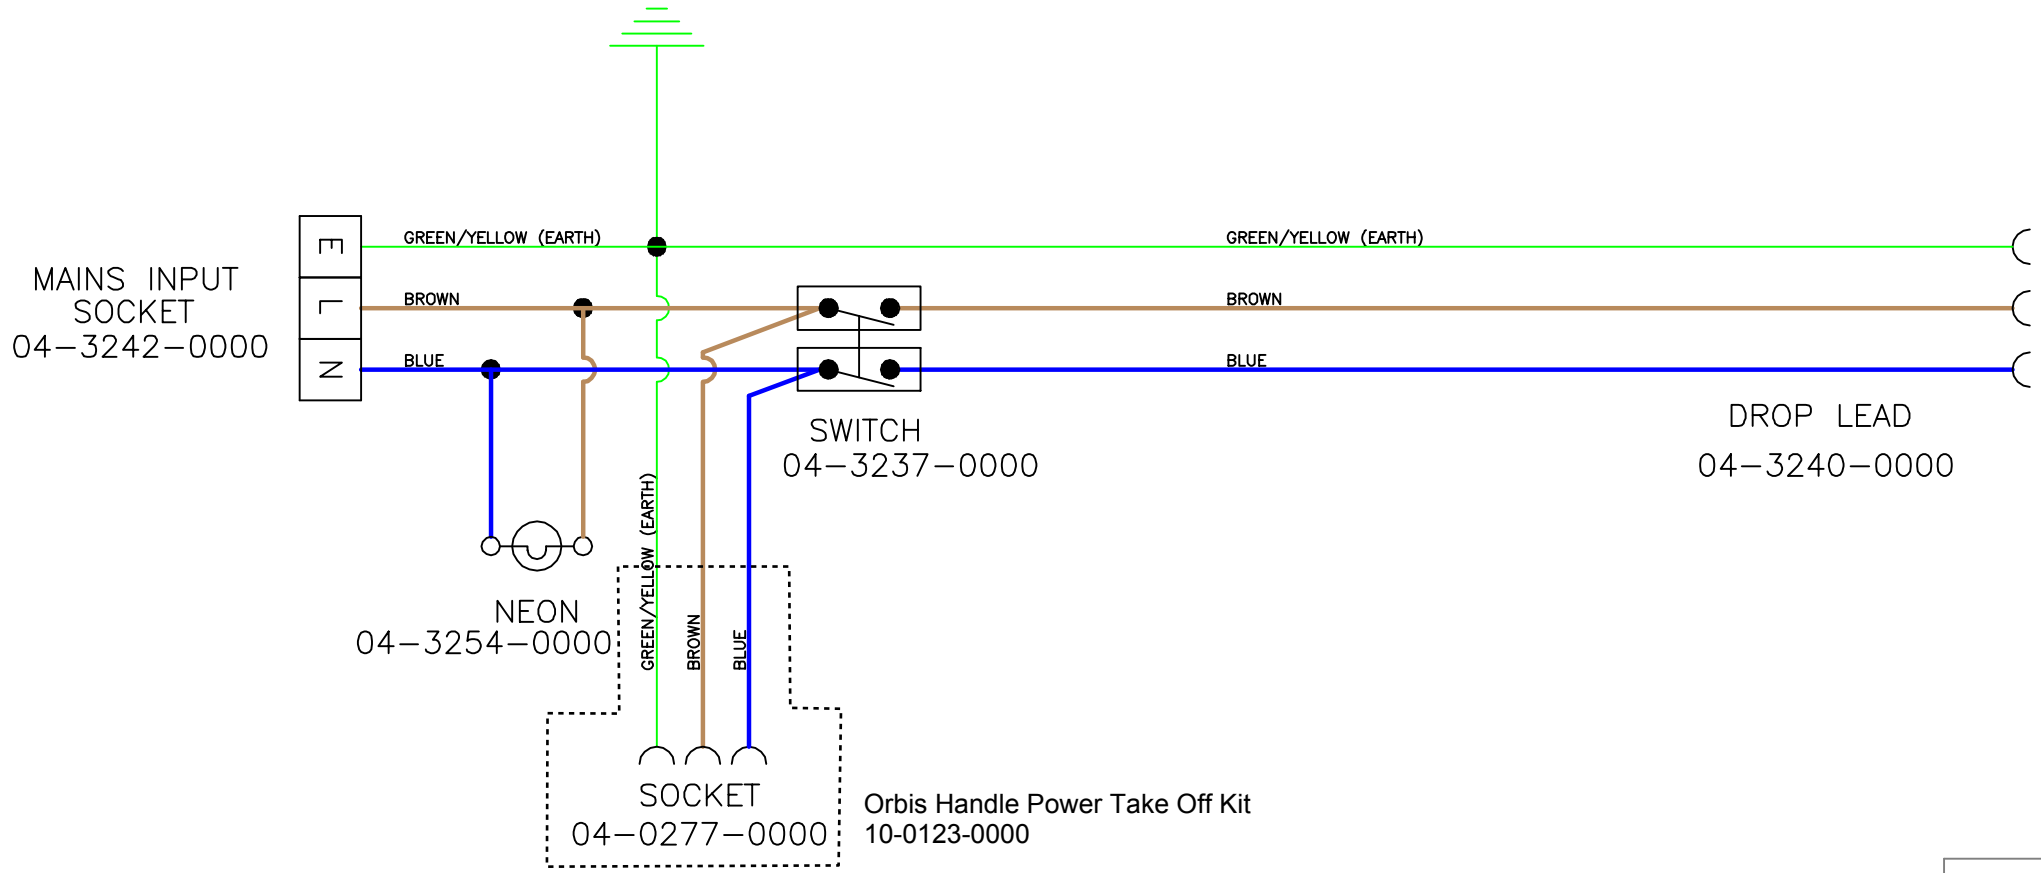

Drawing/Part Number
09-1127-0000

Issue	Amendments	Sig./Date
A	NEW DRAWING	15.12.10 M.D.C.
B	OPTIONAL POWER TAKE OFF KIT	03.09.13 N.P.D

RED
ON
MASTER

	3RD ANGLE PROJECTION DIMENSIONS IN MILLIMETRES DO NOT SCALE DRAWING ©COPYRIGHT	Material		General Tolerance		TRUVOX™ INTERNATIONAL LIMITED			
		Finish		Scale				Title	
		Drawn	M.D.C.	Checked	M.D.C.	Date	15.12.10	Drawing/Part Number 09-1127-0000