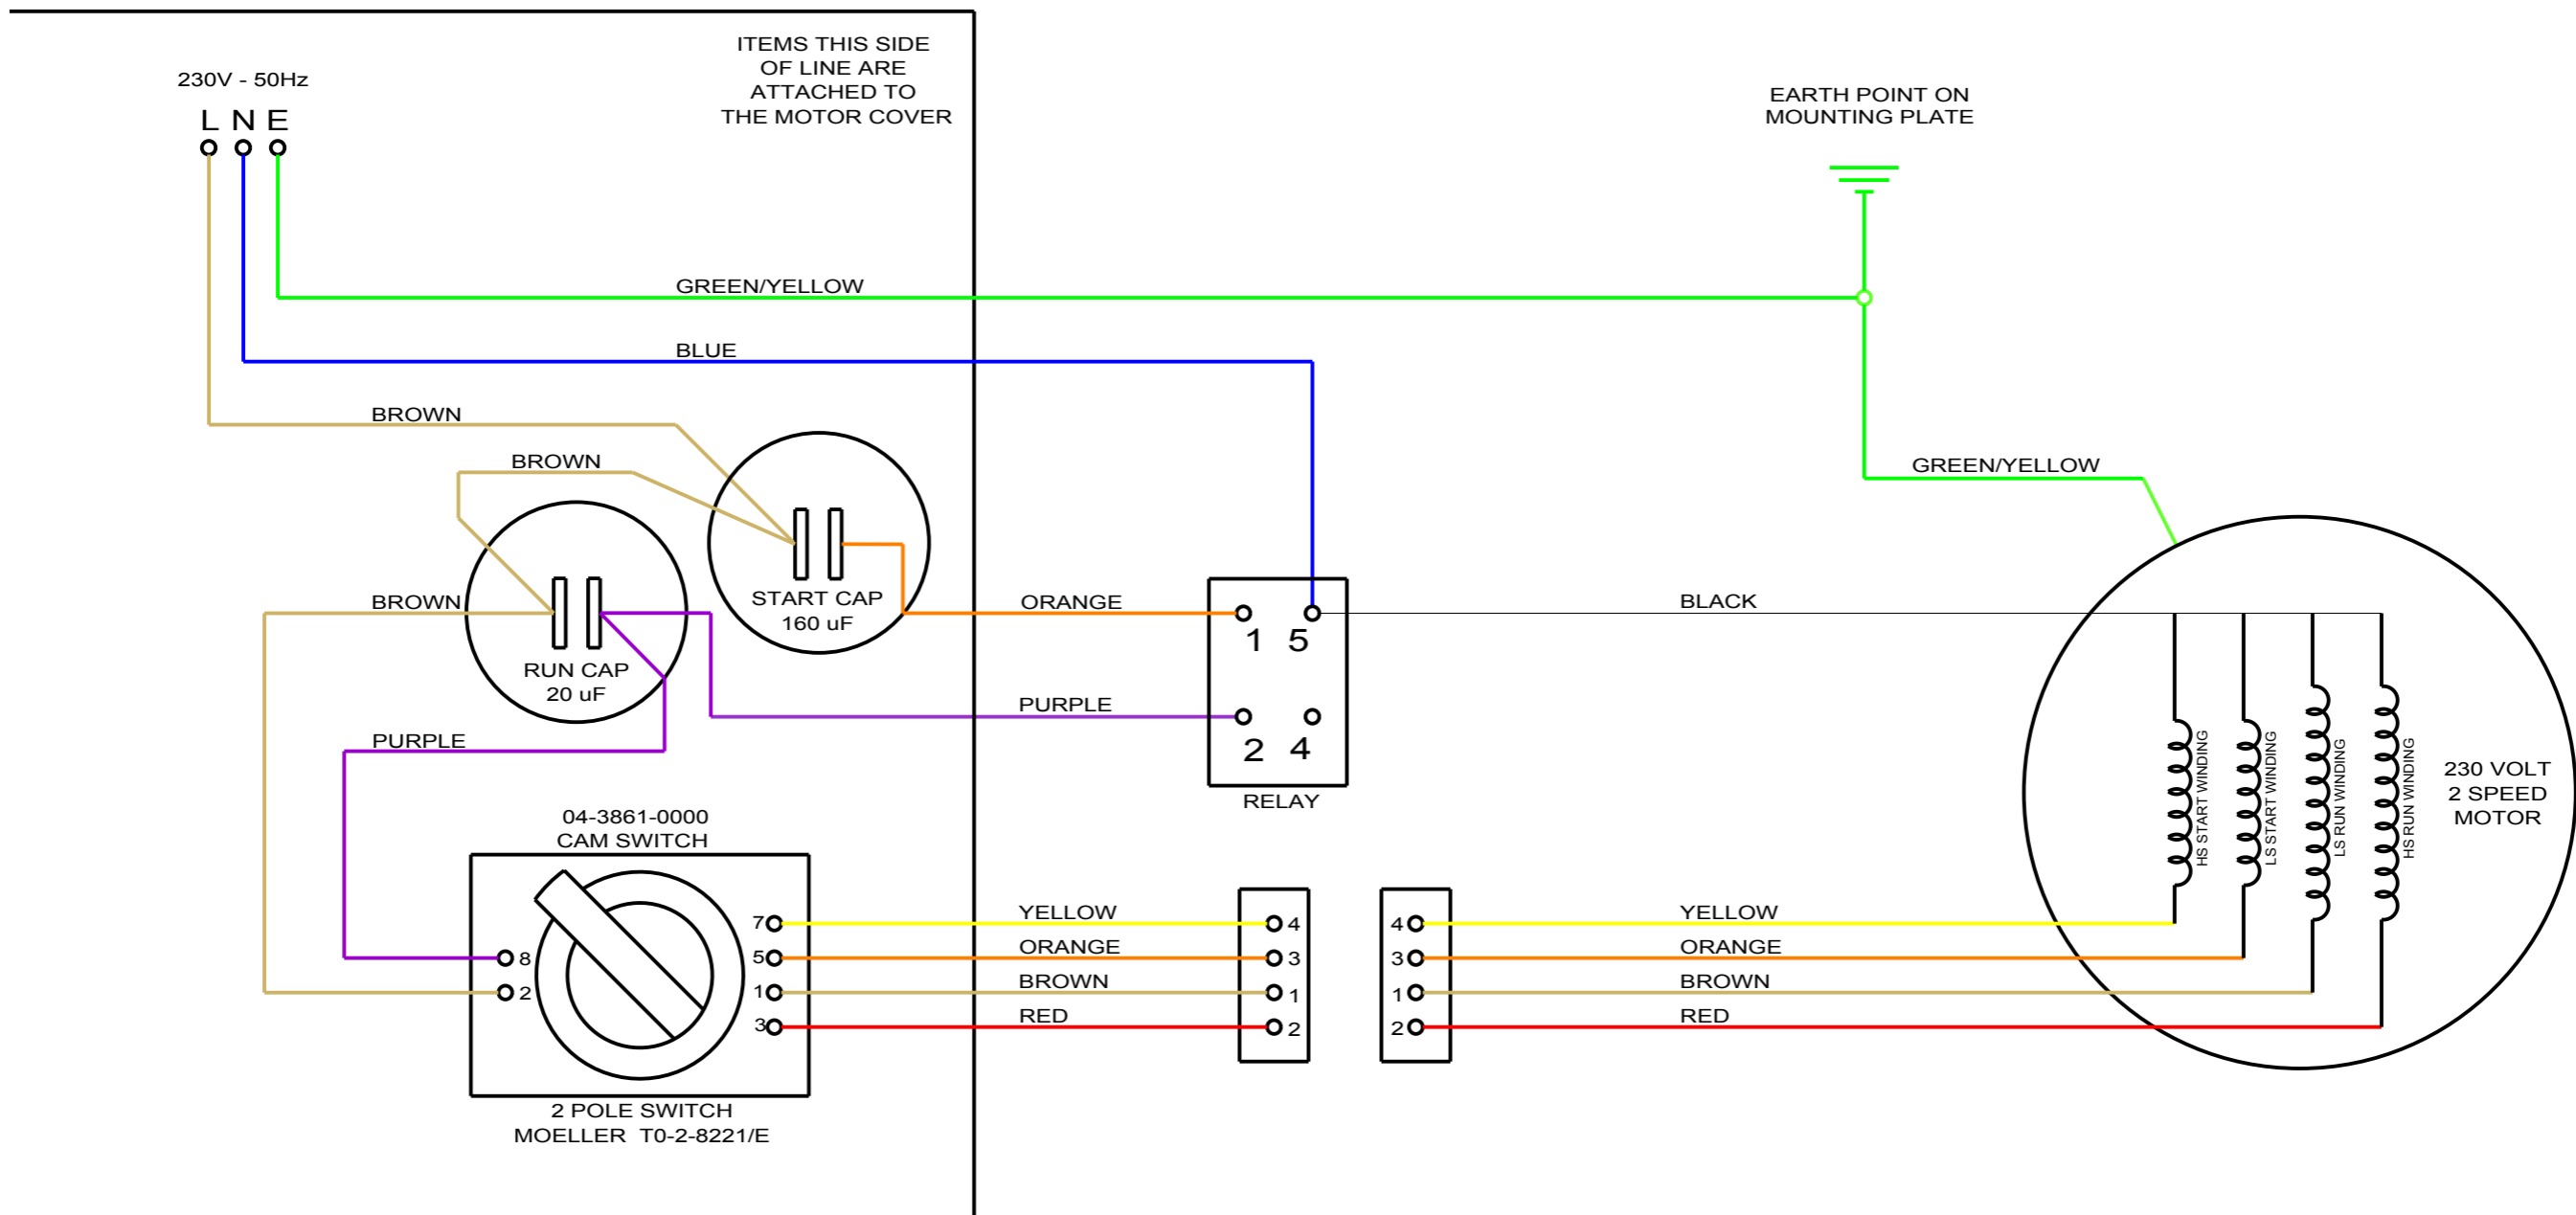

PART NO.
09-1017-0000

©COPYRIGHT DIMENSIONS IN MILLIMETRES DO NOT SCALE DRAWING 3RD ANGLE PROJECTION

A3

1	1160	INDIVIDUAL WIRE DETAILS REMOVED	NMN	22 JUL 16
H	N/A	REDESIGNED TO UTILISE LEMAC MOTOR	MC	04 APR 11
ISSUE	ECN	CHANGES	INT	DATE

MATERIAL:	GEN TOL X ± 0.5 X.X ± 0.2 X.XX ± 0.1 ANG ± 0.5 °
FINISH:	SCALE: X : X DRN CKD NMN

TRUVOX INTERNATIONAL LIMITED TM		PART NO. 09-1017-0000
TITLE: ORBIS DUO 230V 50HZ WIRING DIAGRAM (LEMAC)