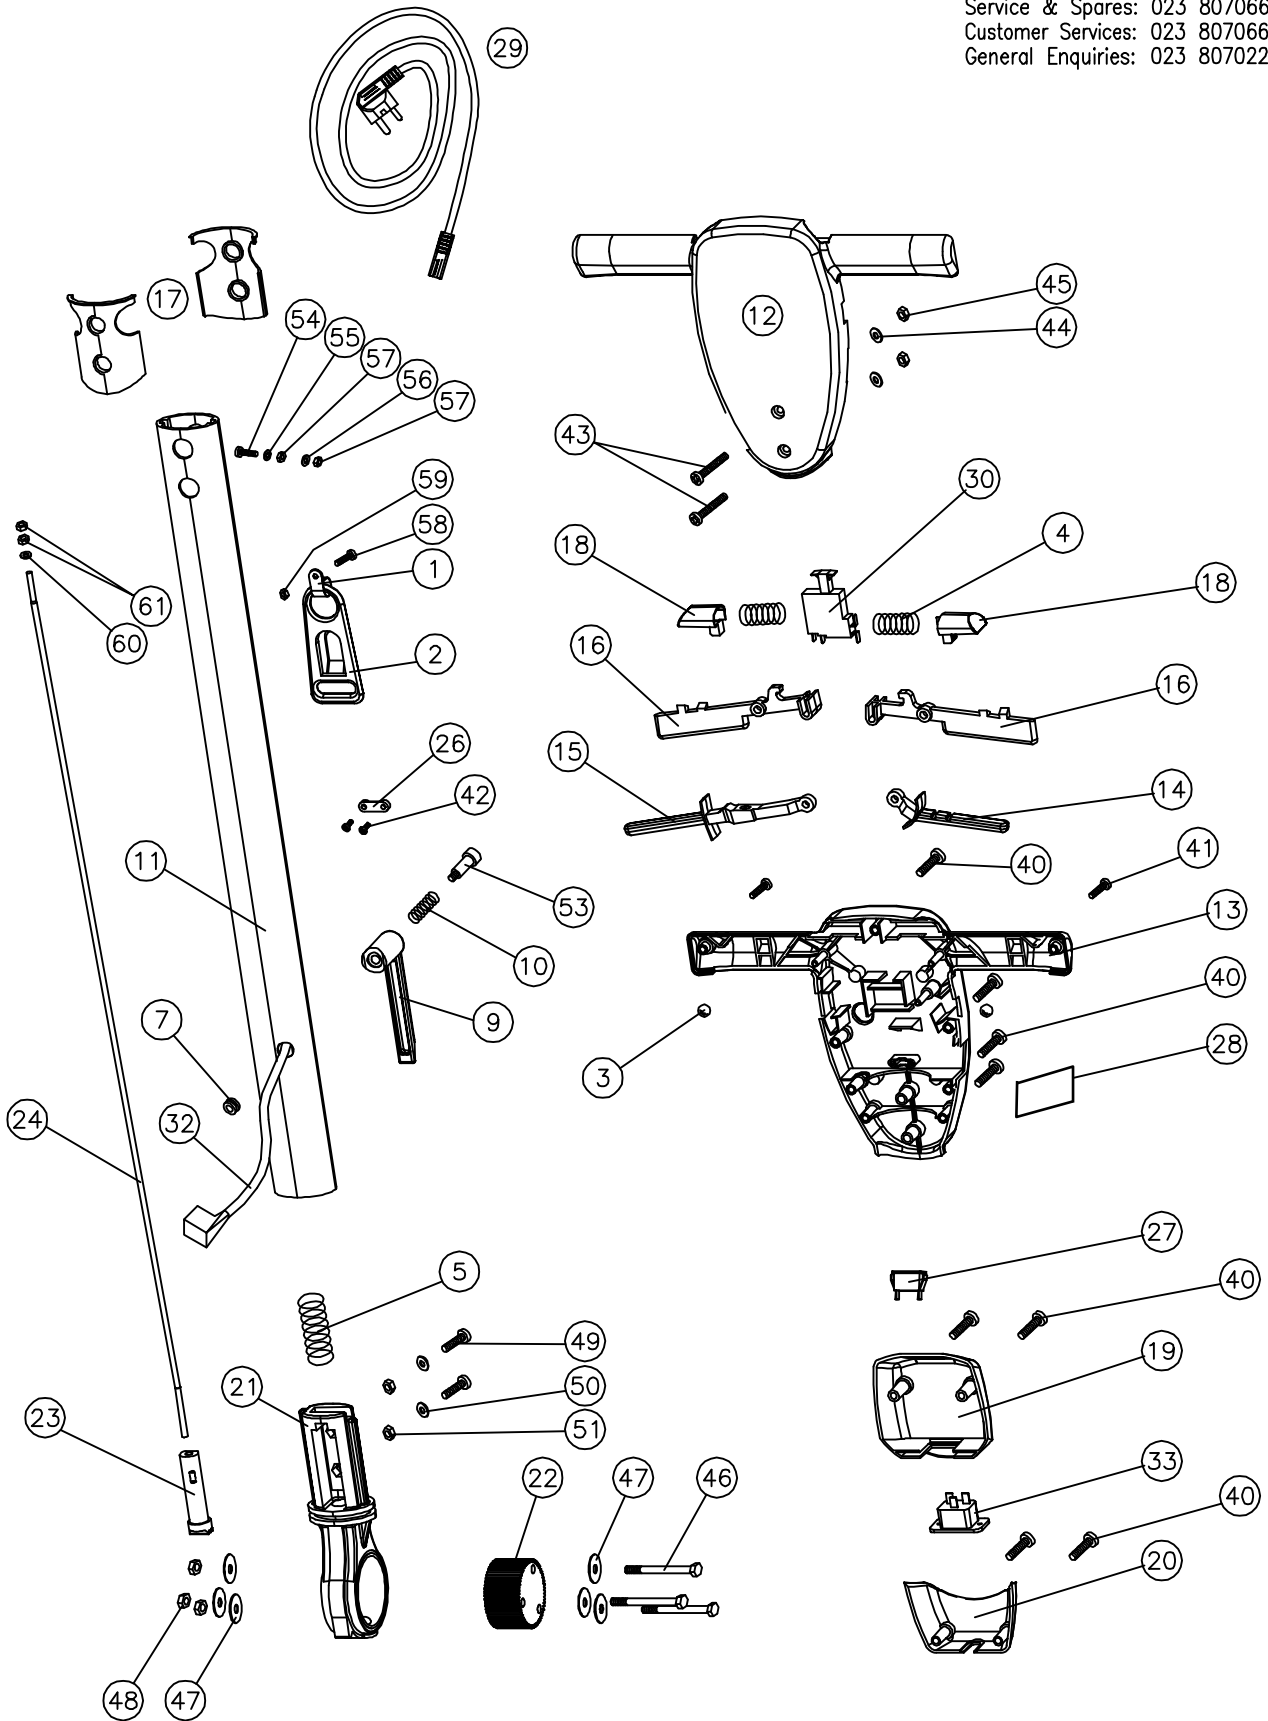

Service & Spares: 023 80706601
Customer Services: 023 80706600
General Enquiries: 023 80702200

23.02.16		C	REMOVE ITEM 52	ND	SCALE	NTS	TITLE			
03.09.13		B	POWER TAKE OFF	ND	CHECKED		G.A			
10.05.01	-	A	NEW DRAWING	CL	DRN		PRODUCT	DRAWING/PART No		
DATE	CRO No	ISS	REVISION RECORD	DR	CHK	CML 10.5.01	ORBIS HANDLE ASSY.	09-1002-0000	A4	SHEET 1 OF 1 SHEETS