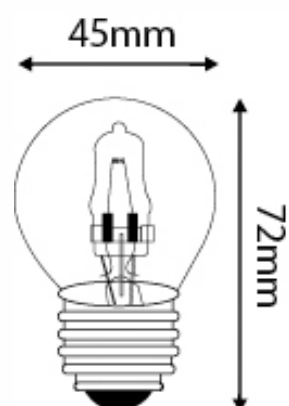

Spherical HALO ECO 46W 240V E27 CL

TECHNICAL CHARACTERISTICS

Base	E27
Watts	46.0000W
Power Consumption	46 W
Weight	25g
Color	Warm white
Kelvin	2750 - 3200 K
Input Voltage Min	220 V AC
Input Voltage Max	240 V AC
Beam angle	No°
Life Span	2000 h
warranty	1 ans
Certifications	CE, RoHS
Diameter	45 mm
Lumen	702 lm

3125461631031