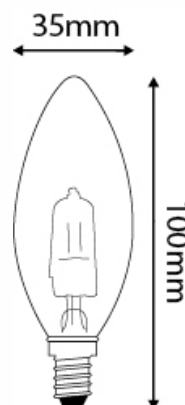

Smooth candle HALO ECO 46W 240V E14 CL

TECHNICAL CHARACTERISTICS

Base	E14
Watts	46.0000W
Power Consumption	46W
Weight	25g
Color	Warm white
Kelvin	2750 - 3200 K
Input Voltage Min	220 V AC
Input Voltage Max	240 V AC
Beam angle	No°
Life Span	2000 h
warranty	1 ans
Certifications	CE, RoHS, ERP
Diameter	35mm
Lumen	702 lm

7640153467973